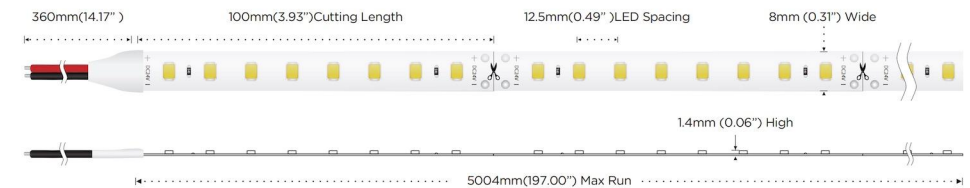

130-145LM/W

CRI 80

9.6W 80LEDs/M

8 led/group design, up to 145 lm/w.

2700-6000K Multi-color temperature optional

BK-2835-80LED-145LM

Technical Details		Lumens Per Meter		Energy Efficiency Class
Power	9.6W/M 2.93W/ft	Color Temperature		
Voltage	DC24V	● 2700K	1225lm	E
CRI	80	● 3000K	1250lm	E
Led Qty	80LEDs/M	● 4000K	1295lm	E
Length/Reel	5M	● 5000K	1300lm	E
Working Temperature	-20-50°C	● 6000K	1300lm	E

DIMENSION