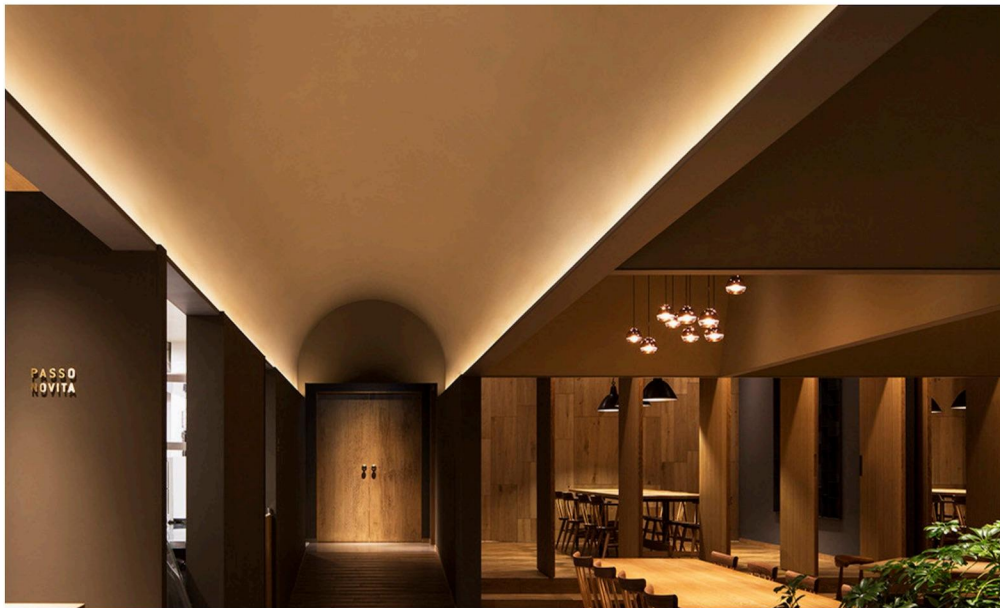

DIMENSION

130-145LM/W

CRI 80

9.6W 128LEDs/M

8 led/group design, up to 145 lm/w.
2700-6000K Multi-color temperature optional

BK-2835-128LED-145LM

Technical Details		Lumens Per Meter		Energy Efficiency Class
Power	9.6W/M 2.93W/ft	Color Temperature		
Voltage	DC24V	● 2700K	1258lm	E
CRI	80	● 3000K	1296lm	E
Led Qty	128LEDs/M	● 4000K	1392lm	E
Length/Reel	5M	● 5000K	1354lm	E
Working Temperature	-20-50°C	● 6000K	1363lm	E