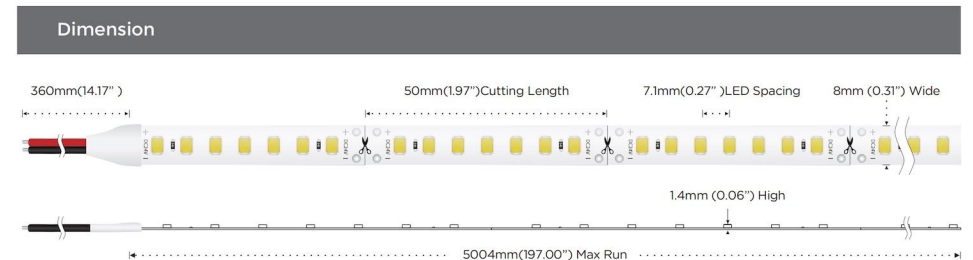

CRI 80

4.8W 70LEDs/M

7 led/group design, up to 125 lm/w.
2200-6000K Multi-color temperature optional

BK-2835-70LED-125LM

Technical Details		Lumens Per Meter		Energy Efficiency Class
Power	4.8W/M 1.46W/ft	Color Temperature		
Voltage	DC24V	● 2700K	562lm	F
CRI	80	● 3000K	581lm	E
Led Qty	70LEDs/M	● 4000K	600lm	E
Length/Reel	5M	● 5000K	590lm	E
Working Temperature	-20-50°C	● 6000K	590lm	E

115-125LM/W

CRI 80

9.6W 140LEDs/M

7 led/group design, up to 125 lm/w.
2200-6000K Multi-color temperature optional

BK-2835-140LED-125LM

Technical Details		Lumens Per Meter		Energy Efficiency Class
Power	9.6W/M 2.93W/ft	Color Temperature		
Voltage	DC24V	● 2700K	1123lm	F
CRI	80	● 3000K	1162lm	E
Led Qty	140LEDs/M	● 4000K	1200lm	E
Length/Reel	5M	● 5000K	1181lm	E
Working Temperature	-20-50°C	● 6000K	1181lm	E

115-125LM/W

CRI 80

14.4W 210LEDs/M

7 led/group design, up to 125 lm/w.

2200-6000K Multi-color temperature optional

BK-2835-210LED-125LM

Technical Details		Lumens Per Meter		Energy Efficiency Class
Power	14.4W/M 4.39W/ft	Color Temperature		
Voltage	DC24V	● 2700K	1685lm	F
CRI	80	● 3000K	1742lm	E
Led Qty	210LEDs/M	● 4000K	1800lm	E
Length/Reel	5M	● 5000K	1771lm	E
Working Temperature	-20-50°C	● 6000K	1771lm	E