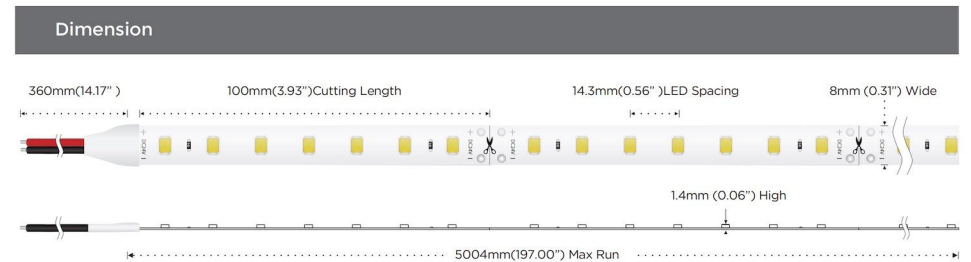

CRI 80

4.8W 70LEDs/M

7 led/group design, up to 125 lm/w.
2200-6000K Multi-color temperature optional

BK-2835-70LED-125LM

Technical Details		Lumens Per Meter		Energy Efficiency Class
Power	4.8W/M 1.46W/ft	Color Temperature		
Voltage	DC24V	● 2700K	562lm	F
CRI	80	● 3000K	581lm	E
Led Qty	70LEDs/M	● 4000K	600lm	E
Length/Reel	5M	● 5000K	590lm	E
Working Temperature	-20-50°C	● 6000K	590lm	E

115-125LM/W

CRI 80

9.6W 140LEDs/M

7 led/group design, up to 125 lm/w.
2200-6000K Multi-color temperature optional

BK-2835-140LED-125LM

Technical Details		Lumens Per Meter		Energy Efficiency Class
Power	9.6W/M 2.93W/ft	Color Temperature		
Voltage	DC24V	● 2700K	1123lm	F
CRI	80	● 3000K	1162lm	E
Led Qty	140LEDs/M	● 4000K	1200lm	E
Length/Reel	5M	● 5000K	1181lm	E
Working Temperature	-20-50°C	● 6000K	1181lm	E

115-125LM/W

CRI 80

14.4W 210LEDs/M

7 led/group design, up to 125 lm/w.

2200-6000K Multi-color temperature optional

BK-2835-210LED-125LM

Technical Details		Lumens Per Meter		Energy Efficiency Class
Power	14.4W/M 4.39W/ft	Color Temperature		
Voltage	DC24V	● 2700K	1685lm	F
CRI	80	● 3000K	1742lm	E
Led Qty	210LEDs/M	● 4000K	1800lm	E
Length/Reel	5M	● 5000K	1771lm	E
Working Temperature	-20-50°C	● 6000K	1771lm	E