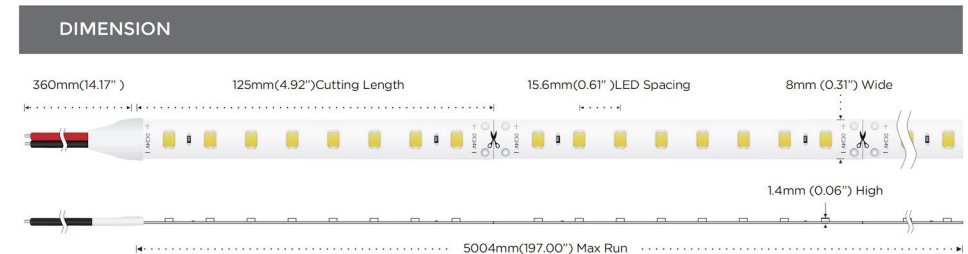

130-145LM/W

CRI 80

4.8W 64LEDs/M

8 led/group design, up to 145 lm/w.
2700-6000K Multi-color temperature optional

BK-2835-64LED-145LM

Technical Details		Lumens Per Meter		Energy Efficiency Class
Power	4.8W/M 1.46W/ft	Color Temperature		
Voltage	DC24V	● 2700K	629lm	E
CRI	80	● 3000K	648m	E
Led Qty	64LEDs/M	● 4000K	696lm	E
Length/Reel	5M	● 5000K	677lm	E
Working Temperature	-20-50°C	● 6000K	682lm	E