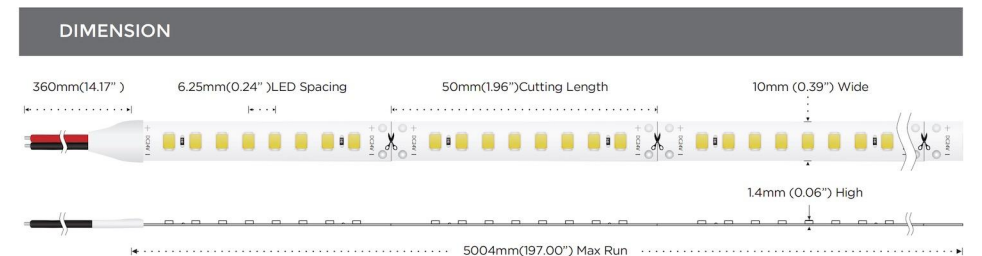

Technical Details		Lumens Per Meter		Energy Efficiency Class
Power	14.4W/M 4.39W/ft	Color Temperature		
Voltage	DC24V	● 2700K	1885lm	E
CRI	80	● 3000K	1945m	E
Led Qty	160LEDs/M	● 4000K	2030lm	E
Length/Reel	5M	● 5000K	2030lm	E
Working Temperature	-20-50°C	● 6000K	2030lm	E