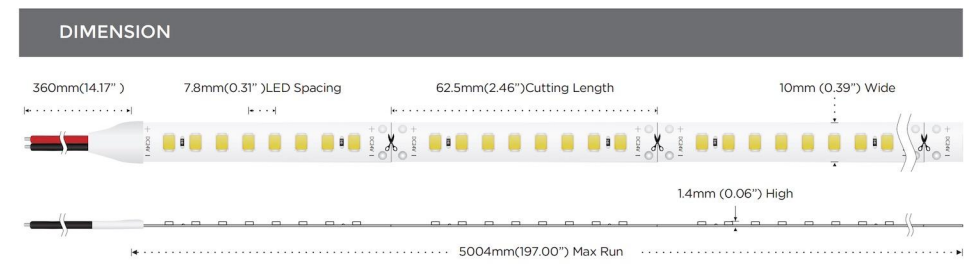

DIMENSION

130-145LM/W

CRI 80

9.6W 128LEDs/M

8 led/group design, up to 145 lm/w.
2700-6000K Multi-color temperature optional

BK-2835-128LED-145LM

Technical Details		Lumens Per Meter		Energy Efficiency Class
Power	9.6W/M 2.93W/ft	Color Temperature		
Voltage	DC24V	● 2700K	1258lm	E
CRI	80	● 3000K	1296lm	E
Led Qty	128LEDs/M	● 4000K	1392lm	E
Length/Reel	5M	● 5000K	1354lm	E
Working Temperature	-20-50°C	● 6000K	1363lm	E