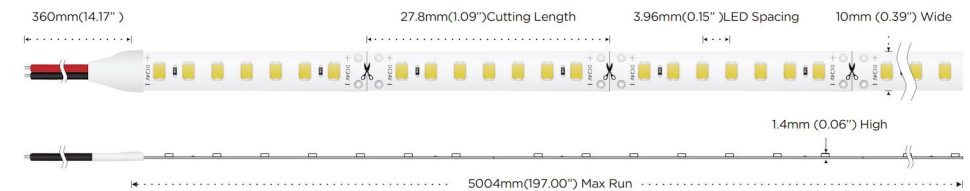

115-125LM/W

CRI 80

19.2W 252LEDs/M

7 led/group design, up to 125 lm/w.

2200-6000K Multi-color temperature optional

BK-2835-252LED-125LM

Technical Details		Lumens Per Meter		Energy Efficiency Class
Power	19.2W/M 5.85W/ft	Color Temperature		
Voltage	DC24V	● 2700K	2205lm	F
CRI	80	● 3000K	2300lm	E
Led Qty	252LEDs/M	● 4000K	2360lm	E
Length/Reel	5M	● 5000K	2360lm	E
Working Temperature	-20-50°C	● 6000K	2360lm	E

Dimension